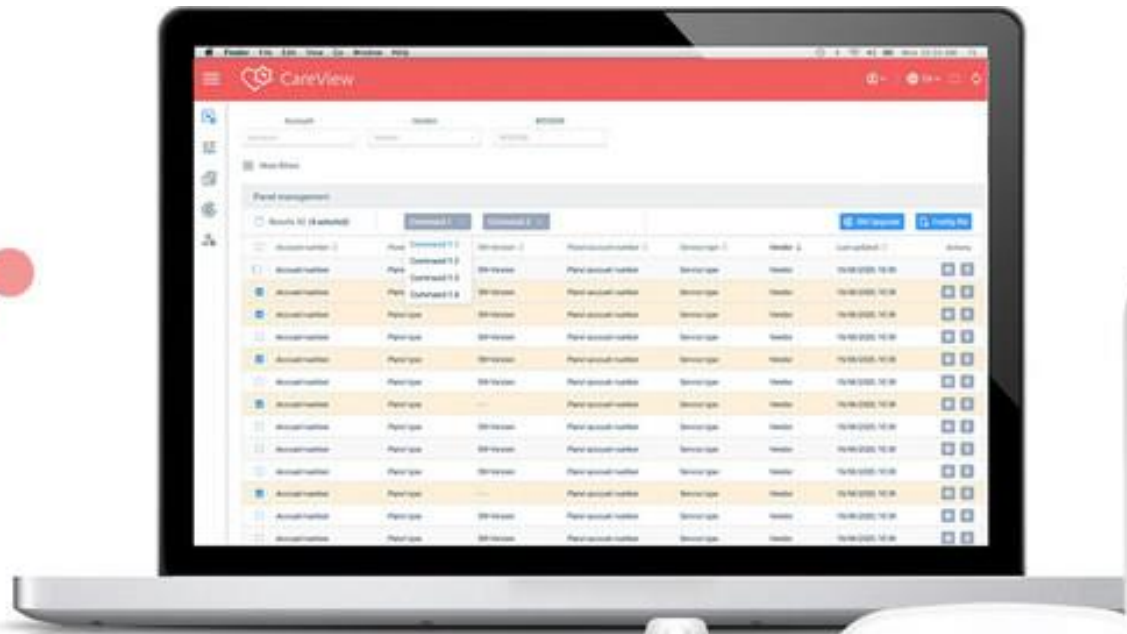

vital on.

ALWAYS ON, ALWAYS WELL