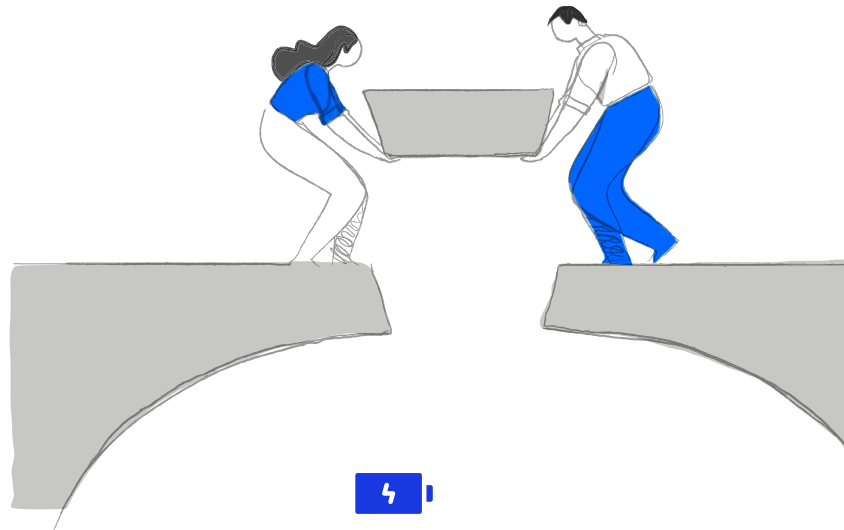

Created with you, to meet your needs

Multiple protocols

The Vibby Oak can be used with the carephone of your choice.

Up to 2 years of battery life

Reduce technician interventions and maintenance operations.

Customisable

You can choose to wear it as a bracelet or as a pendant. A wide choice of bracelet colors is available.

Manual or automatic alarm dismissal

By reducing the number of false alarms, you give your clients peace of mind and encourage them to wear the product.