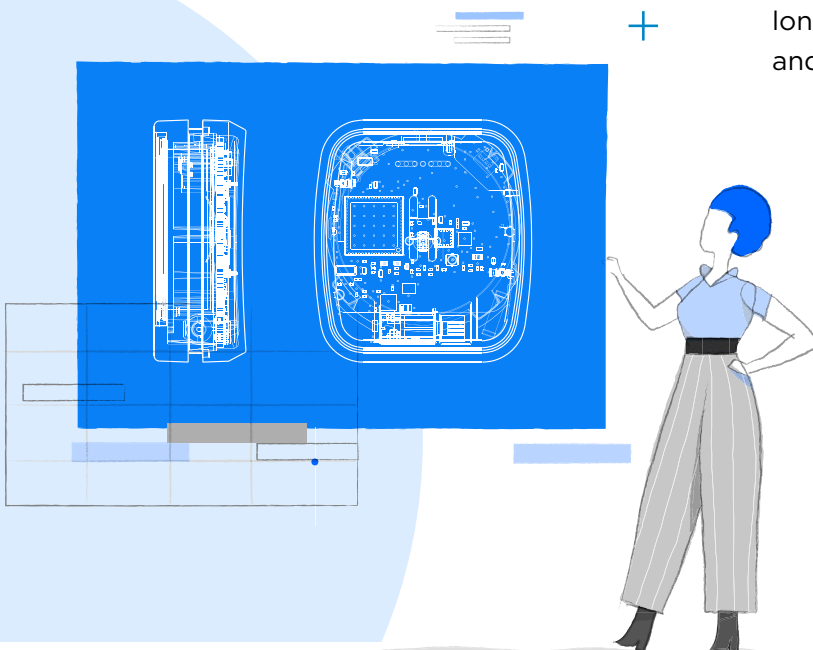

15 years of development

Our fall detection technology is the result of a long-term collaboration with scientific bodies and the telecare industry.